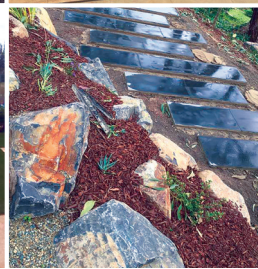

WHETHER IT'S A FULL BACKYARD LANDSCAPE OR A SMALL COURTYARD, NO JOB IS TOO BIG OR SMALL FOR US TO HANDLE!

With over 10 years' landscaping experience, our range of services include:

- All types of paving - pools, coping, driveways, patios, courtyards, steps and paths
- Stonework - bluestone, sandstone, limestone, granite and travertine
- Retaining walls, steps - sleepers, blocks, natural stone and timber
- Garden beds - planting, mulch and instant grass

"We can visit your home and discuss your paving and landscaping needs. Taking all the required measurements, we provide a no-obligation quote within a few days.

GET IN TOUCH WITH US TODAY!

f See more photos & Like us on Facebook: @rcpavingandlandscapes

☎ 0418 382 135

✉ robert@rcpavingandlandscapes.com.au

🏠 www.rcpavingandlandscapes.com.au

PAVING & LANDSCAPES